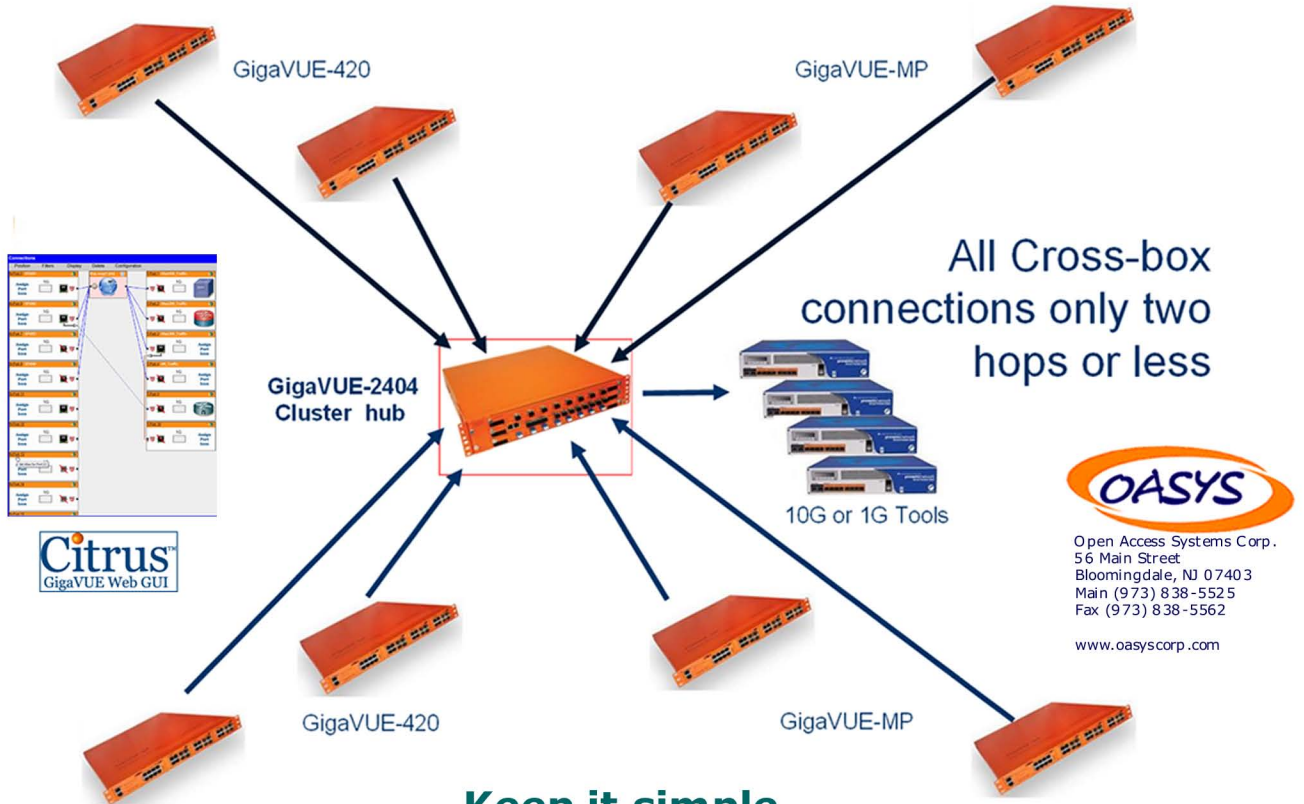

Use 2404 as Hub to cluster GigaVUE's

Keep it simple.

A single tap/span aggregating, filtering, 1Gbps and 10Gbps Data Access Network infrastructure for all your Tools.